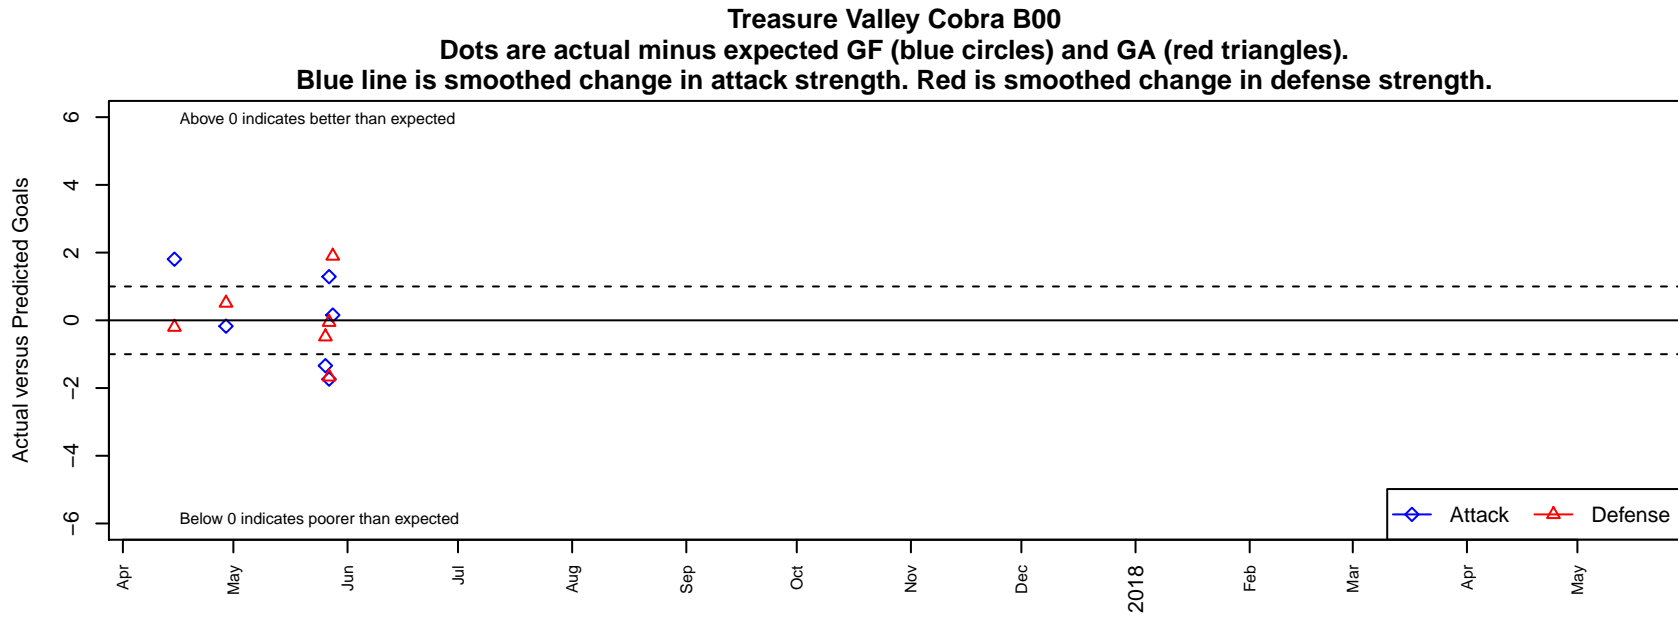

Treasure Valley Cobra B00

Treasure Valley
, ID
B00 total strength=1700
attack=28.07 defense=18.3

alt names used:

Venues played:
2016 Spr Idaho D3 U17/18/19 Division 2
2016 ID State Cup U17

date	home		away		venue	pred.home	pred.away
2017-05-28	Treasure Valley Cobra B00	3	Idaho Arsenal United Black B00	0	2016 ID State Cup U17	2.85	1.90
2017-05-27	Treasure Valley Cobra B00	1	Boise Nationals Timbers Red B00	3	2016 ID State Cup U17	2.74	1.33
2017-05-27	Sting SC Timbers B00	1	Treasure Valley Cobra B00	4	2016 ID State Cup U17	0.94	2.71
2017-05-26	Idaho Rush Premier B00	2	Treasure Valley Cobra B00	0	2016 ID State Cup U17	1.52	1.34
2017-04-29	Treasure Valley Cobra B00	6	Nampa Premier SC B99	0	2016 Spr Idaho D3 U17/18/19 Division 2	6.17	0.51
2017-04-15	Treasure Valley Cobra B00	5	Twin Falls Rapids B98	1	2016 Spr Idaho D3 U17/18/19 Division 2	3.19	0.80